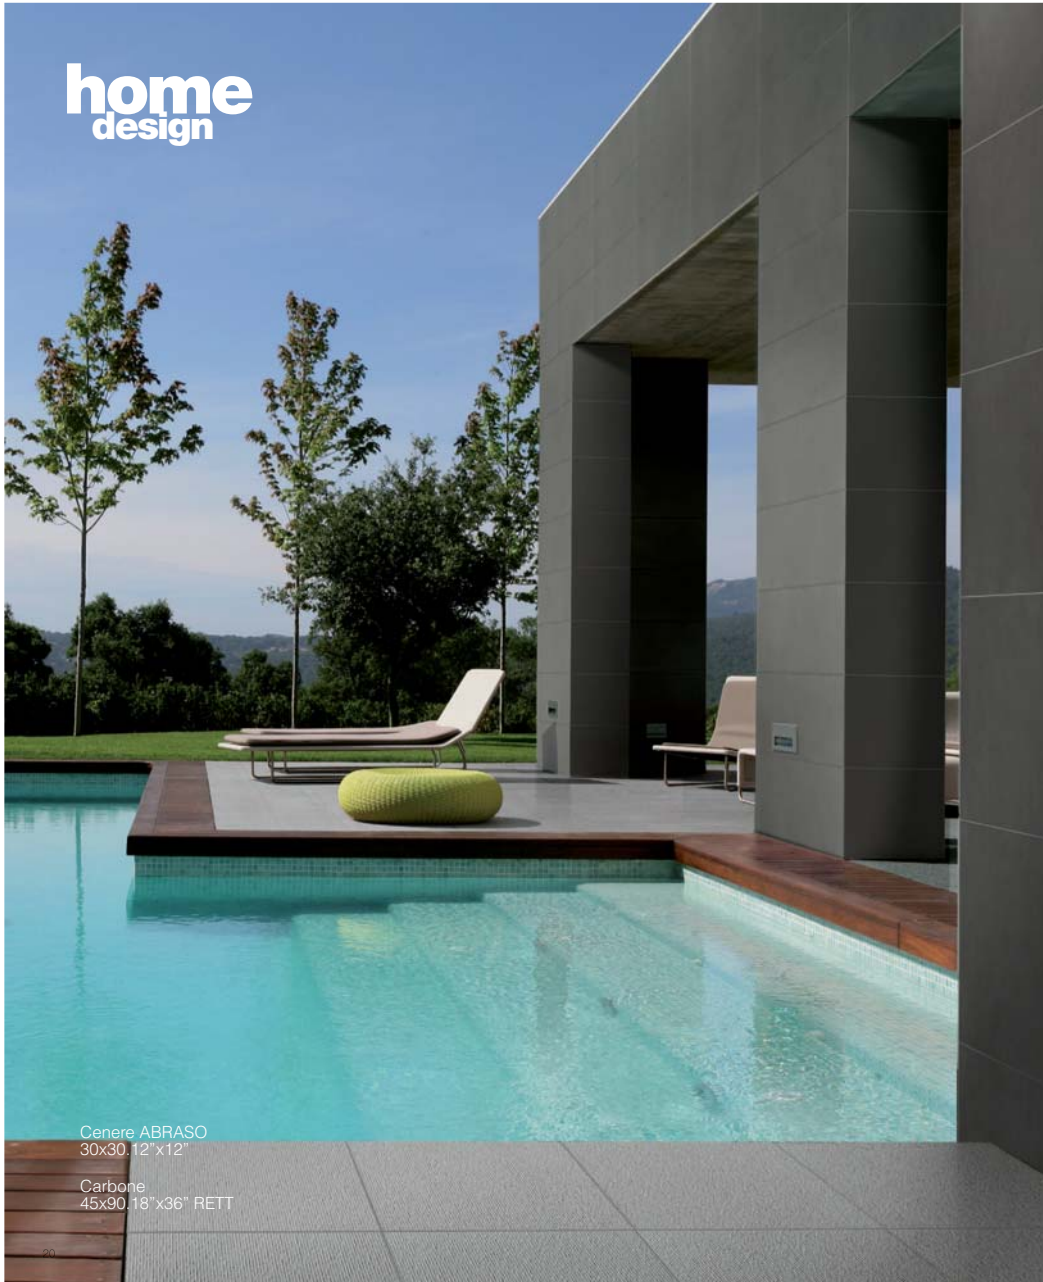

home  
design

Genere  
60x60.24"x24" RETT  
30x60.12"x24" RETT

home  
design

Cenere ABRASO  
30x30.12"x12"

Carbone  
45x90.18"x36" RETT

Carbone GRAFFIATO  
30x60.12"x24" RETT

Carbone  
30x60.12"x24" RETT

Carbone Battiscopa  
8x60.3<sup>13</sup>/<sub>16</sub>"x24" RETT