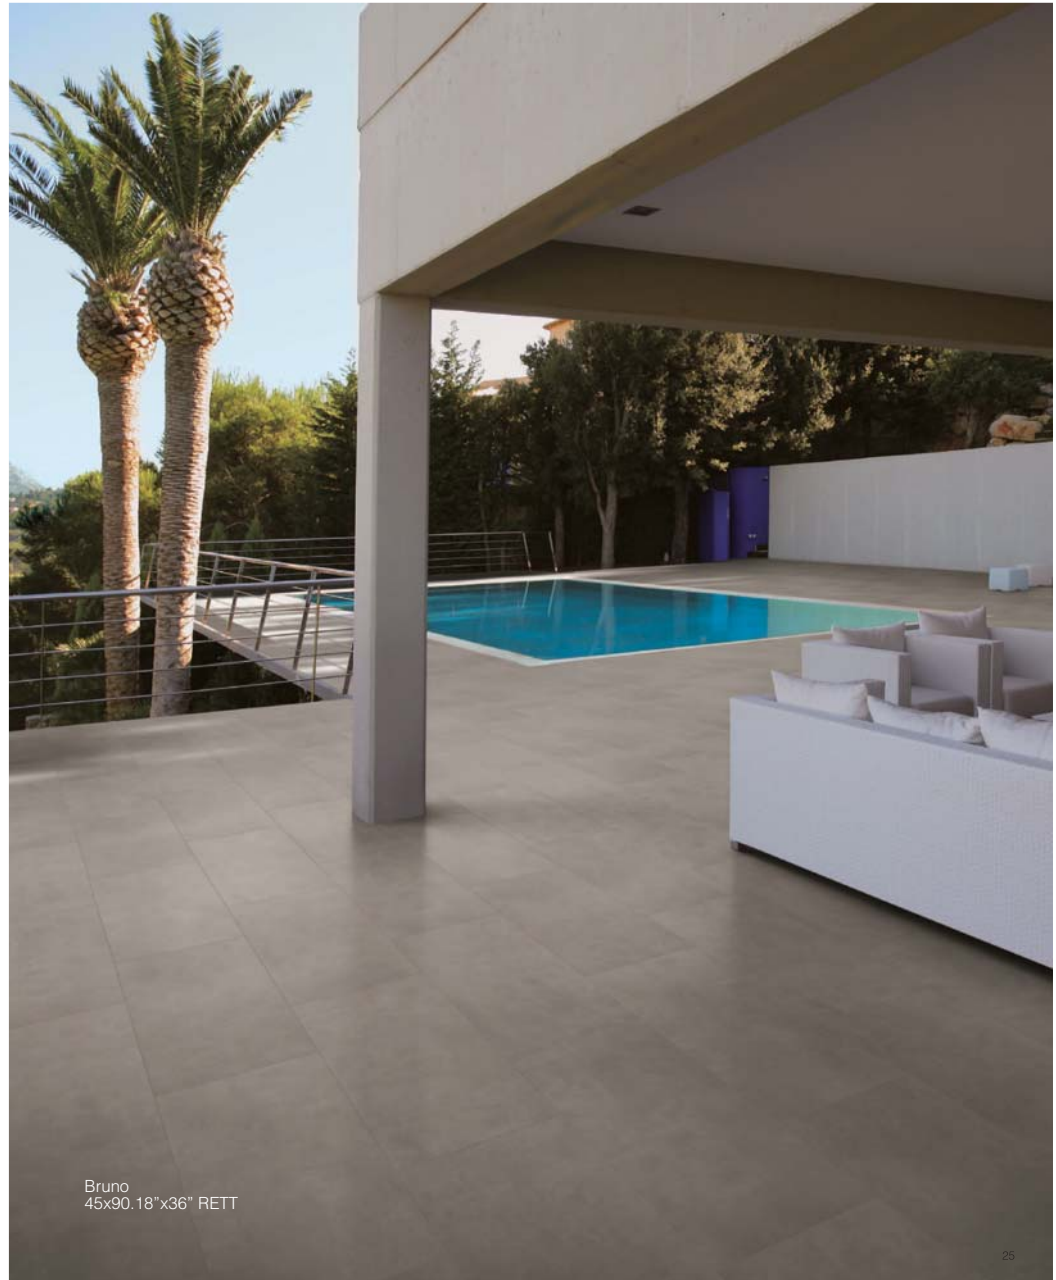

home  
design

Kaki  
30x60.12"x24" RETT

home  
design

Bruno  
60x60.24"x24" RETT

Mosaico Home  
30x60.12"x24" RETT (1x60.<sup>12</sup>/<sub>8</sub>x24")

Bacchetta Vitre Marrone  
1x60.<sup>12</sup>/<sub>8</sub>x24"